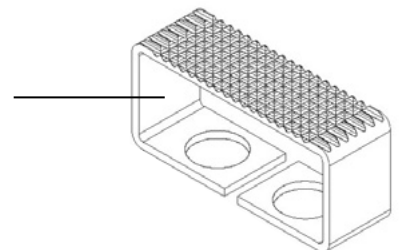

# NEW: THE THRONE

**PN# 17747**  
For Standing Seam  
Metal Roofs

*Save time with  
The Throne*

- Stainless Steel L-Foot & Screws for stronger mounting
- Integrated L-Foot
- Set Screws come assembled with L-Foot
- Grip Plate with cross-knurling provides extra grip to enhance pull-out resistance and prevents Set Screws from damaging the metal roof